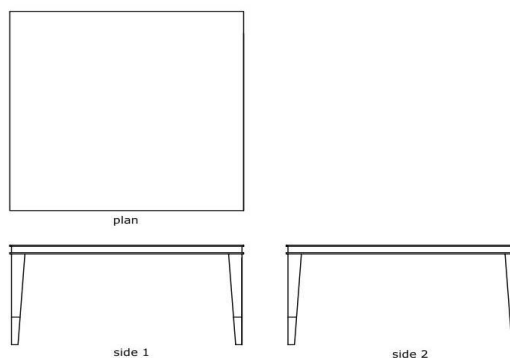

Macassar / Nickel

**DIMENSIONS**                      **RECTANGULAR ASTAIR WITH LOWER SHELF**

WIDTH	DEPTH	HEIGHT
1000MM	800MM	450MM

**FINISHES**                      **COFFEE TABLES**

Macassar with Nickel detailing  
Noir with Nickel detailing  
Sable with Nickel detailing

WIDTH	DEPTH	HEIGHT
1000MM	800mm	450MM

**FINISHES**      **COFFEE TABLES**

Macassar with Nickel detailing  
Noir with Nickel detailing  
Sable with Nickel detailing

Noir / Nickel

**GENERAL INFORMATION**

The ASTAIR coffee tables can be customised.  
Please contact us with your requirements.

**LINE DRAWING**      **ALL FINISHES**

Sable / Nickel

Macassar / Nickel

**DIMENSIONS** **SQUARE ASTAIR WITH LOWER SHELF**

WIDTH	DEPTH	HEIGHT
900MM	900mm	450MM

**FINISHES**

- Macassar with nickel detailing
- Noir with nickel detailing
- Sable with nickel detailing