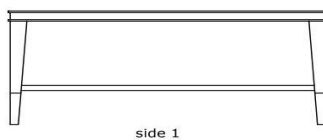

Macassar / Nickel

**DIMENSIONS**                      **RECTANGULAR ASTAIR WITH LOWER SHELF**

WIDTH	DEPTH	HEIGHT
1000MM	800MM	450MM

**FINISHES**                      **COFFEE TABLES**

Macassar with Nickel detailing  
Noir with Nickel detailing  
Sable with Nickel detailing

**LINE DRAWING**      **ALL FINISHES**

Sable / Nickel

Macassar / Nickel

**DIMENSIONS** **SQUARE ASTAIR WITH LOWER SHELF**

WIDTH	DEPTH	HEIGHT
900MM	900mm	450MM

**FINISHES**

- Macassar with nickel detailing
- Noir with nickel detailing
- Sable with nickel detailing

Noir / Nickel

**GENERAL INFORMATION**

The ASTAIR coffee tables can be customised.  
Please contact us with your requirements.

**LINE DRAWING** **ALL FINISHES**

Sable / Nickel

Macassar / Nickel

**DIMENSIONS**      **RECTANGULAR ASTAIR WITHOUT LOWER SHELF**

WIDTH	DEPTH	HEIGHT
1000MM	800mm	450MM

**FINISHES**

Macassar with nickel detailing  
Noir with nickel detailing  
Sable with nickel detailing

Noir / Nickel

**GENERAL INFORMATION**

The ASTAIR coffee tables can be customised.  
Please contact us with your requirements.