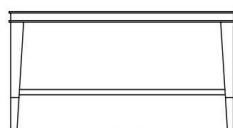

Macassar / Nickel

**DIMENSIONS**                      **RECTANGULAR ASTAIR WITH LOWER SHELF**

WIDTH	DEPTH	HEIGHT
1000MM	800MM	450MM

**FINISHES**                      **COFFEE TABLES**

Macassar with Nickel detailing  
Noir with Nickel detailing  
Sable with Nickel detailing

Noir / Nickel

**GENERAL INFORMATION**

The ASTAIR coffee tables can be customised.  
Please contact us with your requirements.

**LINE DRAWING - ALL FINISHES**

Sable / Nickel

Macassar / Nickel

**DIMENSIONS**      **RECTANGULAR ASTAIR WITHOUT LOWER SHELF**

WIDTH	DEPTH	HEIGHT
1000MM	800mm	450MM

**FINISHES**      **COFFEE TABLES**

Macassar with Nickel detailing  
Noir with Nickel detailing  
Sable with Nickel detailing

Noir / Nickel

**GENERAL INFORMATION**

The ASTAIR coffee tables can be customised.  
Please contact us with your requirements.

**LINE DRAWING**      **ALL FINISHES**

Sable / Nickel

Macassar / Nickel

**DIMENSIONS** **SQUARE ASTAIR WITH LOWER SHELF**

WIDTH	DEPTH	HEIGHT
900MM	900mm	450MM

**FINISHES**

- Macassar with nickel detailing
- Noir with nickel detailing
- Sable with nickel detailing