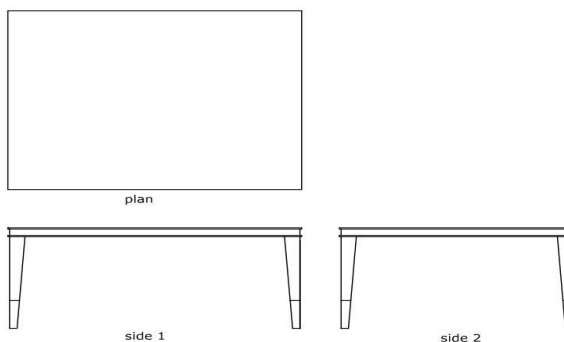

LINE DRAWING   **ALL FINISHES**