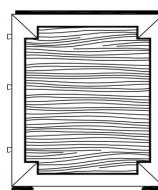

Macassar / Noir / Quatro handles

**DIMENSIONS**

WIDTH	DEPTH	HEIGHT
750MM	600MM	770MM

**FINISHES**

**CHEST OF DRAWERS**

Macassar  
Noir  
Sable

**FINISHES**

**HANDLES**

Nickel

Quatro

Noir / Nickel / Quatro handles

**GENERAL INFORMATION**

The BEDFORD Chest drawers can be customised.  
Please contact us with your requirements.

Other handles are available, please see the  
HANDLES pages on our website.

**LINE DRAWING -**

Macassar / Noir

Noir / Nickel and Sable / Nickel

Sable / Nickel / Quatro handles

PRODUCTS	FINISHES	RETAIL PRICE (Excluding VAT)	VAT@20%	RETAIL PRICE (Including VAT)
BEDFORD Chest of drawers	Macassar with Nickel inlay	£ 1,998.75	£ 399.75	£ 2,398.50
	Noir with Nickel inlay	£ 1,333.00	£ 266.60	£ 1,599.60
	Sable with Nickel inlay	£ 1,666.25	£ 333.25	£ 1,999.50
QUATRO Handles	Nickel	Included	Included	Included