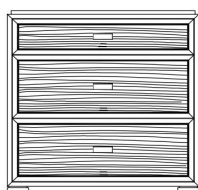

Macassar / Noir / Quatro handles

**DIMENSIONS**

WIDTH	DEPTH	HEIGHT
750MM	600MM	770MM

**FINISHES**

**CHEST OF DRAWERS**

Macassar  
Noir  
Sable

**FINISHES**

**HANDLES**

Nickel

Quatro

Noir / Nickel / Quatro handles

**GENERAL INFORMATION**

The BEDFORD Chest drawers can be customised.  
Please contact us with your requirements.

Other handles are available, please see the  
HANDLES pages on our website.

**LINE DRAWING -**

Macassar / Noir

Noir / Nickel and Sable / Nickel

Sable / Nickel / Quatro handles

PRODUCTS	FINISHES	RETAIL PRICE (Excluding VAT)	VAT@20%	RETAIL PRICE (Including VAT)
BEDFORD Chest of drawers	Macassar with Nickel inlay	£ 1,998.75	£ 399.75	£ 2,398.50
	Noir with Nickel inlay	£ 1,333.00	£ 266.60	£ 1,599.60
	Sable with Nickel inlay	£ 1,666.25	£ 333.25	£ 1,999.50
QUATRO Handles	Nickel	Included	Included	Included