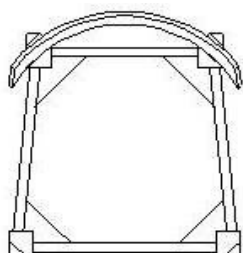

BROADWAY CHAIR

Noir

DIMENSIONS

WIDTH	DEPTH	HEIGHT	SEAT HEIGHT
460MM	530MM	818MM	493MM

FINISHES

Noir frame and curved back
 Noir with contrasting curved back in Macassar

UPHOLSTERY

Customer's own fabric- 0.75m required for one chair
 Interliner included as standard

Hide- Midnight / Claret / Savannah

Noir / Macassar

GENERAL INFORMATION

The BROADWAY chair veneers and finishes can be customised.
 Please contact us with your requirements.

LINE DRAWING - ALL FINISHES

PRODUCT	FINISHES	RETAIL PRICE (Excluding VAT)	VAT@20%	RETAIL PRICE (Including VAT)
BROADWAY CHAIR	Noir frame Noir curved back Customers own fabric	£ 600.00 extra	£ 120.00	£ 720.00 extra
BROADWAY CHAIR	Noir frame Macassar curved back Customers own fabric	£ 697.00 extra	£ 139.40	£ 836.40
BROADWAY CHAIR	Noir frame Noir curved back With Black & Key hide	£ 710.00	£ 142.00	£ 852.00
BROADWAY CHAIR	Noir frame Macassar curved back With Black & Key hide	£ 805.00	£ 161.00	£ 966.00