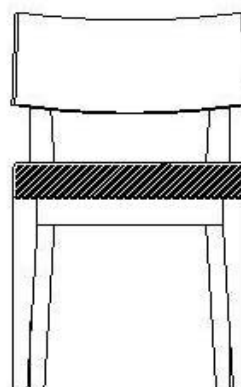

BROADWAY CHAIR

Noir

DIMENSIONS

WIDTH	DEPTH	HEIGHT	SEAT HEIGHT
460MM	530MM	818MM	493MM

FINISHES

Noir frame and curved back
 Noir with contrasting curved back in Macassar

UPHOLSTERY

Customer's own fabric- 0.75m required for one chair
 Interliner included as standard

Hide- Midnight / Claret / Savannah

Noir / Macassar

GENERAL INFORMATION

The BROADWAY chair veneers and finishes can be customised.
 Please contact us with your requirements.

LINE DRAWING - ALL FINISHES

PRODUCT	FINISHES	RETAIL PRICE (Excluding VAT)	VAT@20%	RETAIL PRICE (Including VAT)
BROADWAY CHAIR	Noir frame Noir curved back Customers own fabric	£ 600.00 extra	£ 120.00	£ 720.00 extra
BROADWAY CHAIR	Noir frame Macassar curved back Customers own fabric	£ 697.00 extra	£ 139.40	£ 836.40
BROADWAY CHAIR	Noir frame Noir curved back With Black & Key hide	£ 710.00	£ 142.00	£ 852.00
BROADWAY CHAIR	Noir frame Macassar curved back With Black & Key hide	£ 805.00	£ 161.00	£ 966.00