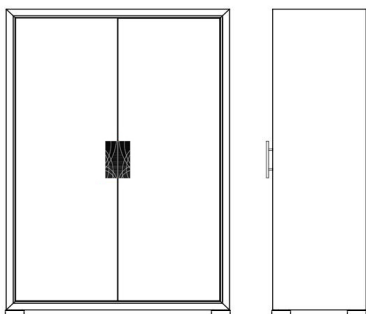

LINE DRAWING INTERIOR OPTIONS

Exterior - Line Drawing