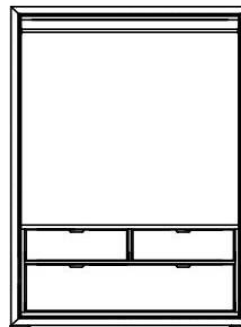

Noir / Nickel / Rift Handle

Sable / Nickel / Rift Handle

DIMENSIONS OF CABINET (excludes the handle)

WIDTH	DEPTH	HEIGHT
1434MM	605MM	2096MM

INTERIOR:
 TOP DRAWERS: 196MM high
 BASE DRAWERS: 294MM high

FINISHES CABINET

Exterior - Line Drawing

OPTION 1

OPTION 2

OPTION 3

PRODUCTS	FINISHES	RETAIL PRICE (Excluding VAT)	VAT@20%	RETAIL PRICE (Including VAT)
DIFFUSE CABINET	Noir / Nickel inlay	£ 6,799.38	£ 1,359.88	£ 8,159.26
	Sable / Nickel inlay	£ 9,030.00	£ 1,806.00	£ 10,836.00
RIFT HANDLES (per pair)	Noir / Nickel inlay	£ 1,053.50	£ 184.36	£ 1,237.86
Interior finish	Black Ebonised	included	included	included
Legs	Noir	included	included	included
Interior Options	Option 1	included	included	included
	Option 2 ADD	£ 838.50	£ 167.70	£ 1,006.20
	Option 3 ADD	£ 1,128.75	£ 225.75	£ 1,354.50