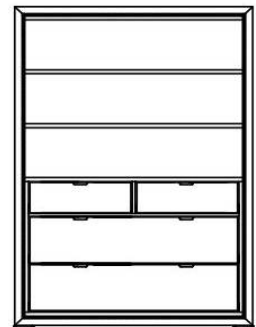

Noir / Nickel / Rift Handle

Sable / Nickel / Rift Handle

DIMENSIONS OF CABINET (excludes the handle)

WIDTH	DEPTH	HEIGHT
1434MM	605MM	2096MM

INTERIOR:
 TOP DRAWERS: 196MM high
 BASE DRAWERS: 294MM high

FINISHES CABINET

Noir with nickel detailing
 Sable with nickel detailing

FINISHES HANDLES

Noir and Nickel

FINISHES / OPTIONS VARIOUS

INTERIOR FINISH	Black ebonised
LEGS	Black
INTERIOR OPTIONS	Option 1 (long hanging rail, shoe rail) Option 2 (hanging rail, 3 drawers on 2 levels) Option 3 (3 shelves, 4 drawers on 3 levels)

GENERAL INFORMATION

The DIFFUSE Cabinet can be customised.
 Please contact us with your requirements.

Other handles are available, please see the HANDLES pages on our website.

LINE DRAWING INTERIOR OPTIONS

Exterior - Line Drawing

OPTION 1

OPTION 2

OPTION 3

PRODUCTS	FINISHES	RETAIL PRICE (Excluding VAT)	VAT@20%	RETAIL PRICE (Including VAT)
DIFFUSE CABINET	Noir / Nickel inlay	£ 6,799.38	£ 1,359.88	£ 8,159.26
	Sable / Nickel inlay	£ 9,030.00	£ 1,806.00	£ 10,836.00
RIFT HANDLES (per pair)	Noir / Nickel inlay	£ 1,053.50	£ 184.36	£ 1,237.86
Interior finish	Black Ebonised	included	included	included
Legs	Noir	included	included	included
Interior Options	Option 1	included	included	included
	Option 2 ADD	£ 838.50	£ 167.70	£ 1,006.20
	Option 3 ADD	£ 1,128.75	£ 225.75	£ 1,354.50