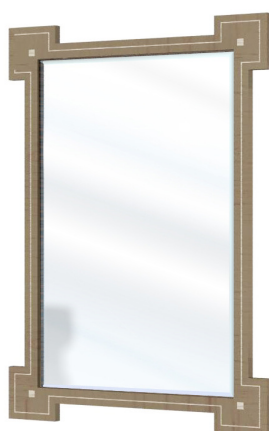

Sable / Nickel