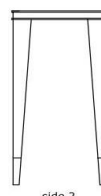

#### LINE DRAWING ALL FINISHES

Sable / Nickel

Macassar / Nickel

**DIMENSIONS**

**GARBO CONSOLE without shelf**

WIDTH	DEPTH	HEIGHT
1200 MM	400 MM	810 MM

**FINISHES**

- Macassar with nickel detailing
- Noir with nickel detailing
- Sable with nickel detailing

Noir / Nickel

**GENERAL INFORMATION**

The GARBO consoles can be customised.  
Please contact us with your requirements.

**LINE DRAWING**

**ALL FINISHES**

Sable / Nickel

PRODUCTS	FINISHES	RETAIL PRICE (Excluding VAT)	VAT@20%	RETAIL PRICE (Including VAT)
GARBO CONSOLE with lower shelf	Macassar / Nickel	£2,365.00	£473.00	£2,838.00
	Noir / Nickel	£2,096.25	£419.25	£2,515.50
	Sable / Nickel	£2,365.00	£473.00	£2,838.00
GARBO CONSOLE without lower shelf	Macassar / Nickel	£2,166.13	£433.23	£2,599.36
	Noir / Nickel	£1,913.50	£382.70	£2,296.20
	Sable / Nickel	£2,166.13	£433.23	£2,599.36