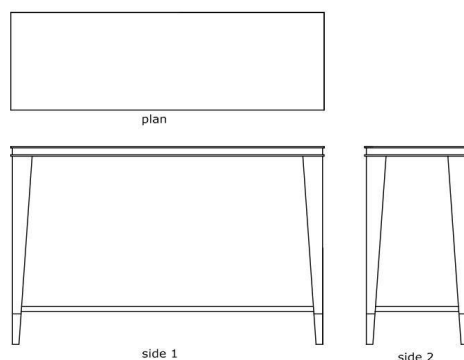

#### DIMENSIONS GARBO CONSOLE with shelf

WIDTH	DEPTH	HEIGHT
1200 MM	400 MM	810 MM

#### LINE DRAWING ALL FINISHES

Sable / Nickel

Macassar / Nickel

**DIMENSIONS**

**GARBO CONSOLE without shelf**

WIDTH	DEPTH	HEIGHT
1200 MM	400 MM	810 MM

**FINISHES**

- Macassar with nickel detailing
- Noir with nickel detailing
- Sable with nickel detailing