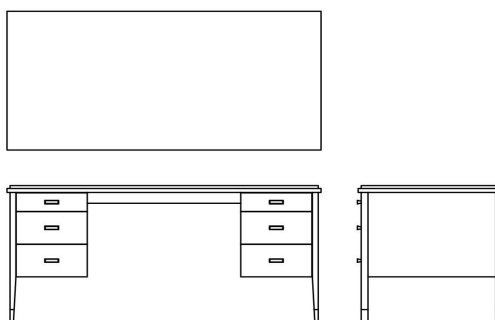

DIMENSIONS **DESK**

WIDTH	DEPTH	HEIGHT
1600MM	750MM	740MM

FINISHES **DESK**

Macassar
Noir
Sable

FINISHES **LEATHER TOP (Optional)**

Leather Inset on top Sciver Midnight
Sciver Claret
Sciver Savannah

Noir / Nickel / Quatro Handles

GENERAL INFORMATION

Other Handles are available, please see the HANDLES pages on the website.
Other leathers/scivers are available for the desk (inset into the top). For details about the Leathers, please see our FABRICS/LEATHER page on the website

The GENEVA DESK can be customised. Please contact us with your requirements.

LINE DRAWING **ALL FINISHES**

Sable / Nickel / Quatro Handles