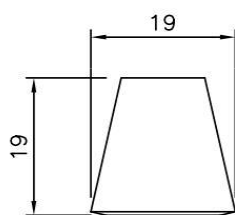

### DIMENSIONS

WIDTH	DEPTH	HEIGHT
133MM	210MM	40MM

Dazzle Handle

**KNACK**

**DIMENSIONS**

WIDTH	DEPTH	HEIGHT
19MM	19MM	19MM

**FINISHES**

Noir

Knack Handle

PLAN

FRONT ELEVATION

### DIMENSIONS

WIDTH	DEPTH	HEIGHT
158MM	250MM	39MM

### DIMENSIONS

WIDTH	DEPTH	HEIGHT
250MM	250MM	39MM