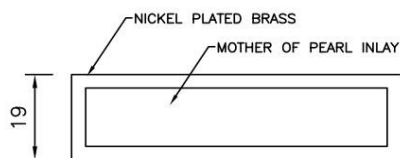

### DIMENSIONS

WIDTH	DEPTH	HEIGHT
70MM	19MM	19MM

Shimmer Handle

### FINISH

Polished Nickel with Mother of Pearl inlay

PLAN

FRONT ELEVATION

Line Drawing

WIDTH	DEPTH	HEIGHT
146MM	30MM	37MM

**FINISH**

Polished Nickel with Mother of Pearl inlay

Line Drawing

PRICE LIST	RETAIL PRICE (excluding VAT)	VAT @ 20%	RETAIL PRICE (including VAT)
------------	---------------------------------	-----------	---------------------------------