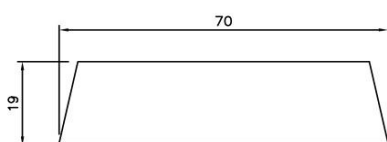

PLAN

NICKEL PLATED BRASS