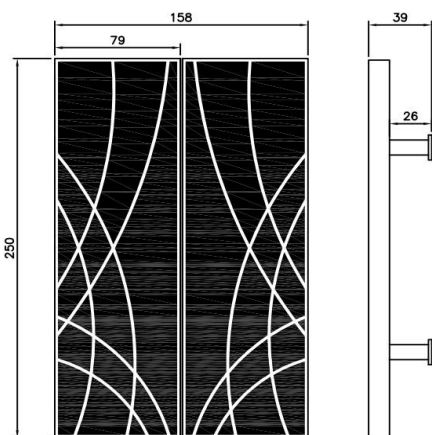

### DIMENSIONS

WIDTH	DEPTH	HEIGHT
133MM	210MM	40MM

Dazzle Handle

Line Drawing

**PRICE LIST**

**RETAIL PRICE  
(excluding VAT)**

**VAT @ 20%**

**RETAIL PRICE  
(including VAT)**

Per handle	£	12.90	£	2.58	£	15.48
------------	---	-------	---	------	---	-------

Rift Handle

Line Drawing

### DIMENSIONS

WIDTH	DEPTH	HEIGHT
158MM	250MM	39MM

### DIMENSIONS

WIDTH	DEPTH	HEIGHT
250MM	250MM	39MM