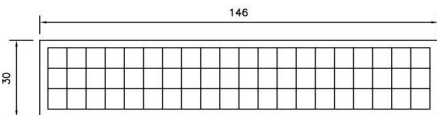

WIDTH	DEPTH	HEIGHT
146MM	30MM	37MM

**FINISH**

Polished Nickel with Mother of Pearl inlay

Line Drawing

PRICE LIST	RETAIL PRICE (excluding VAT)	VAT @ 20%	RETAIL PRICE (including VAT)
------------	---------------------------------	-----------	---------------------------------