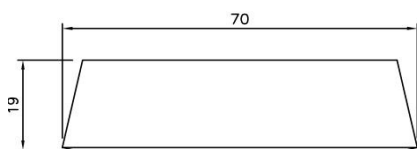

PLAN

NICKEL PLATED BRASS