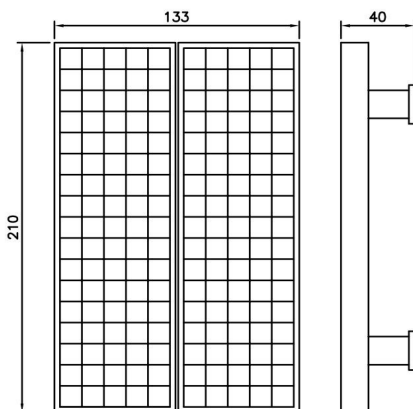

PRICE LIST

PRICE LIST	RETAIL PRICE (excluding VAT)	VAT @ 20%	RETAIL PRICE (including VAT)
Per pair of handles	£ 1,053.50	£ 210.70	£ 1,264.20

We offer reductions for orders over 5 pairs of handles

Line Drawing