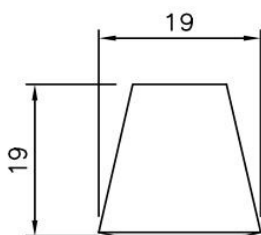

**NICK**

Nick Handle

**DIMENSIONS**

WIDTH	DEPTH	HEIGHT
19MM	19MM	19MM

**FINISH**

Polished Nickel

PLAN

NICKEL PLATED BRASS

### DIMENSIONS

Quatro Handle

WIDTH	DEPTH	HEIGHT
70MM	19MM	19MM

### DIMENSIONS

WIDTH	DEPTH	HEIGHT
70MM	19MM	19MM

### DIMENSIONS

WIDTH	DEPTH	HEIGHT
19MM	19MM	19MM