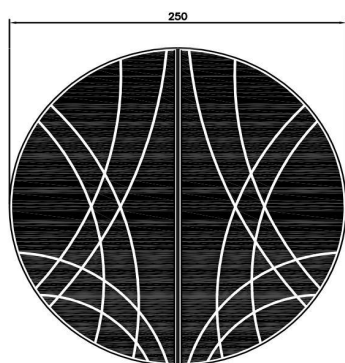

### DIMENSIONS

WIDTH	DEPTH	HEIGHT
250MM	250MM	39MM

### FINISH

Noir with Polished Nickel inlay and stems

Rotary Handle

Line Drawing

PRICE LIST	RETAIL PRICE (excluding VAT)	VAT @ 20%	RETAIL PRICE (including VAT)
Per pair of handles	£ 1,225.50	£ 245.10	£ 1,470.60