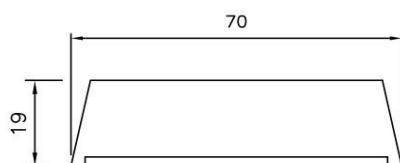

SHIMMER

DIMENSIONS

WIDTH	DEPTH	HEIGHT
70MM	19MM	19MM

Shimmer Handle

FINISH

Polished Nickel with Mother of Pearl inlay

PLAN

Line Drawing

PRICE LIST

	RETAIL PRICE (excluding VAT)	VAT @ 20%	RETAIL PRICE (including VAT)
Per handle	£ 121.45	£ 24.29	£ 145.74

We offer reductions for orders over 10 handles.