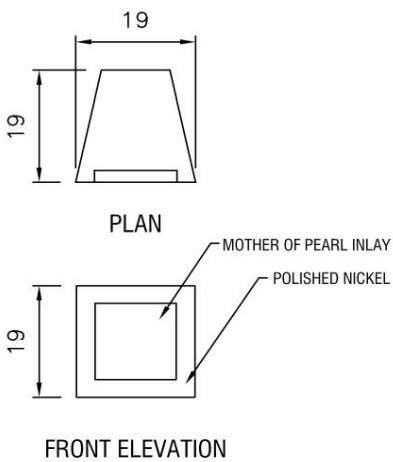

### DIMENSIONS

WIDTH	DEPTH	HEIGHT
70MM	19MM	19MM

### FINISH

Polished Nickel

PLAN

NICKEL PLATED BRASS

FRONT ELEVATION

Line Drawing

PRICE LIST	RETAIL PRICE (excluding VAT)	VAT @ 20%	RETAIL PRICE (including VAT)
Per handle	£ 68.80	£ 13.76	£ 82.56

Gleam Handle

Line Drawing

### DIMENSIONS

WIDTH	DEPTH	HEIGHT
19MM	19MM	19MM