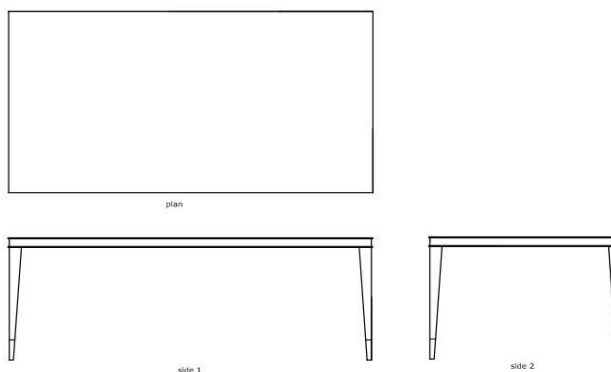

LINE DRAWING

ALL FINISHES