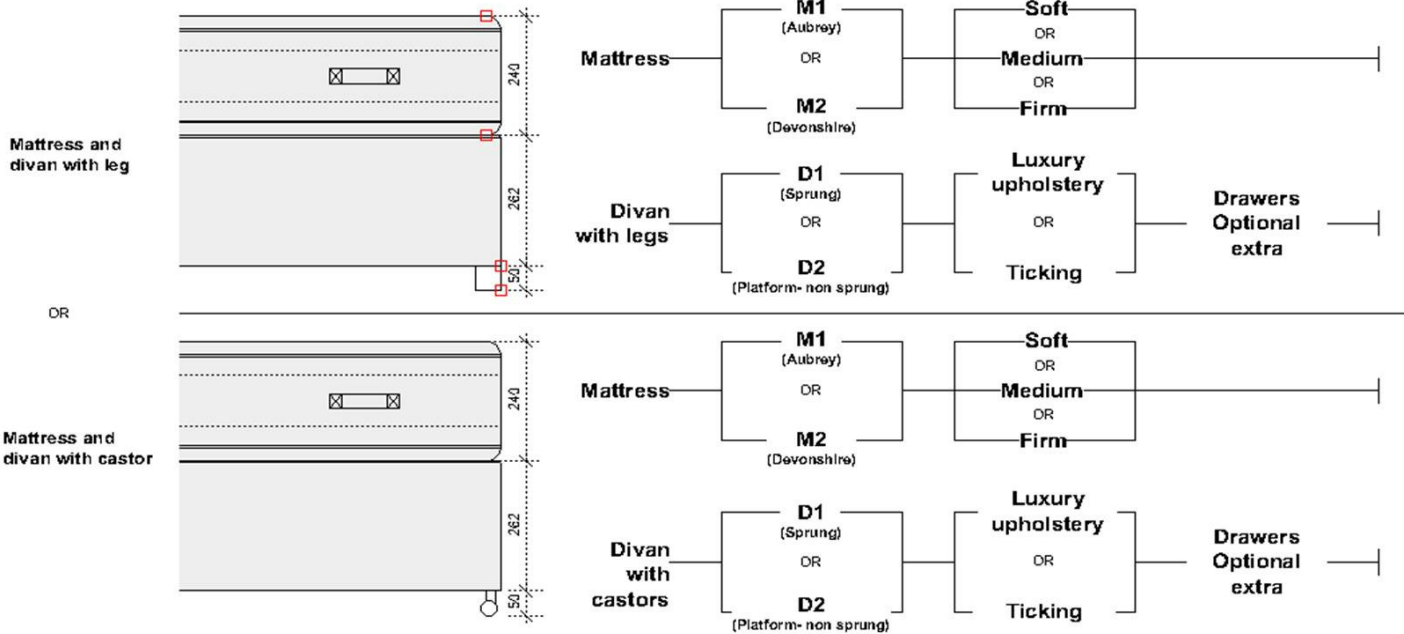

LINE DRAWINGS

Base splits

Our bases come in one or two pieces depending on the size of the bed.