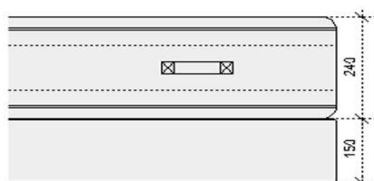

LINE DRAWINGS

Side View

Front View

Mattress and shallow divan for bed frame

**Base splits**

Our bases come in one or two pieces depending on the size of the bed.

**3'3**

The single beds have a one piece base