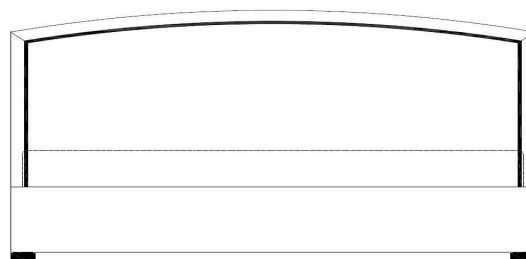

**NOTE:**

The Cabinet is available with any other Handles in our range, see our website for details

We offer reductions for orders for over 5 pairs of DAZZLE or ROTARY Handles.

PRODUCTS	FINISHES	RETAIL PRICE (Excluding VAT)	VAT@20%	RETAIL PRICE (Including VAT)
<b>ROGERS LAMP TABLE with lower shelf</b>	Macassar / Nickel detailing	£ 1,128.75	£ 225.75	£ 1,354.50
	Noir / Nickel detailing	£ 967.50	£ 193.50	£ 1,161.00
	Sable / Nickel detailing	£ 1,128.75	£ 225.75	£ 1,354.50
<b>ROGERS LAMP TABLE without lower shelf</b>	Macassar / Nickel detailing	£ 1,021.25	£ 204.25	£ 1,225.50
	Noir / Nickel detailing	£ 860.00	£ 172.00	£ 1,032.00
	Sable / Nickel detailing	£ 1,021.25	£ 204.25	£ 1,225.50

LINE DRAWINGS

Side View

Front View

Mattress and shallow divan for bed frame

**Base splits**

Our bases come in one or two pieces depending on the size of the bed.

**3'3**

The single beds have a one piece base