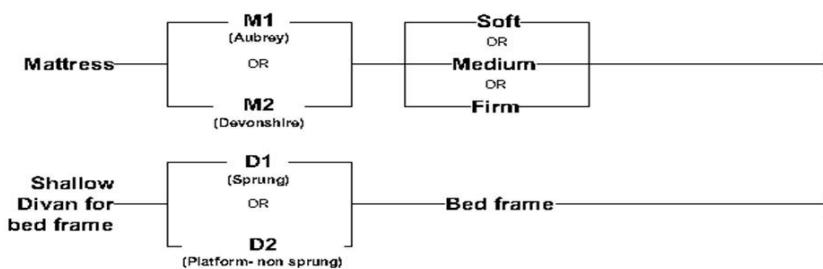

LINE DRAWINGS

Side View

Front View

Mattress and shallow divan for bed frame

**Base splits**

Our bases come in one or two pieces depending on the size of the bed.

**3'3**

The single beds have a one piece base

**4'6**

These beds come with a two piece base split from side to side to ensure easy access

**5'**

These beds come with a two piece base split from side to side to ensure easy access

**6'**

These beds come with a two piece base split from top to bottom for flexible use and to ensure easy access