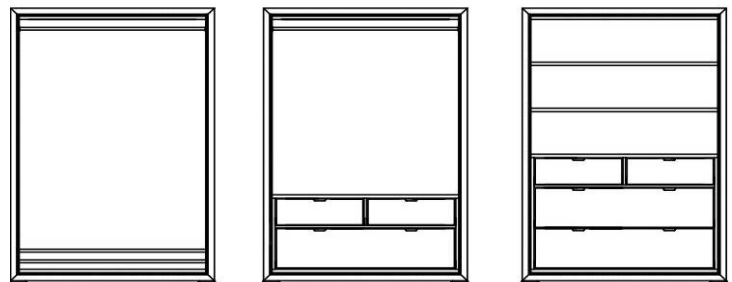

FINISHES VARIOUS

INTERIOR FINISH	All interiors black ebonised
LEGS	Black
INTERIOR OPTIONS	Option 1 (long hanging rail, shoe rail)
	Option 2 (hanging rail, drawer levels)
	Option 3 (3 shelves, 4 drawers on 3 levels)

Line Drawings

OPTION 1

OPTION 2

OPTION 3

Interior Options

PRODUCTS	FINISHES	RETAIL PRICE (Excluding VAT)	VAT@20%	RETAIL PRICE (Including VAT)
RADIAL CABINET	Macassar with Mother of Pearl inlay	£11,018.75	£ 2,203.75	£ 13,222.50
	Macassar with Nickel inlay	£10,222.18	£ 2,044.44	£ 12,266.62
Interior finish	Black Ebonised	included	included	included
Legs	Noir	included	included	included
Interior Options	Option1	included	included	included
	Option 2 ADD	£ 838.50	£ 167.70	£ 1,006.20
	Option 3 ADD	£ 1,128.75	£ 225.75	£ 1,354.50
DAZZLE HANDLES (per pair)	Nickel with Mother of Pearl inlay	£ 1,053.50	£ 210.70	£ 1,264.20
ROTARY HANDLES (per pair)	Noir with Nickel inlay	£ 1,225.50	£ 245.10	£ 1,470.60