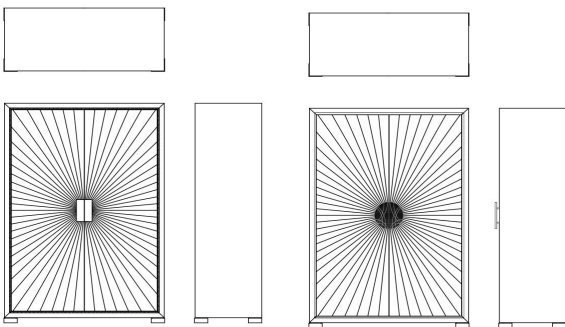

LINE DRAWINGS INTERIOR OPTIONS

Line Drawings