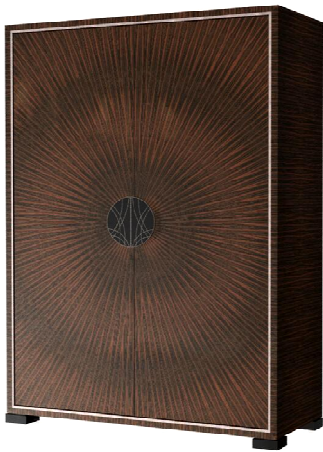

Macassar / Mother of Pearl / Dazzle handle

Macassar / Nickel / Rotary Handle

DIMENSIONS OF CABINET Excluding the Handle

WIDTH	DEPTH	HEIGHT
1434mm	605mm	2096mm

INTERIOR:
TOP DRAWERS: 196MM
BASE DRAWERS: 294MM

FINISHES CABINET

Radial Macassar with Mother of Pearl Inlay
Radial Macassar with Nickel Inlay

FINISHES HANDLES

Dazzle	Nickel with Mother of Pearl inlay
Rotary	Noir with Nickel inlay
	For further information, see our HANDLES pages

FINISHES VARIOUS

INTERIOR FINISH	All interiors black ebonised
LEGS	Black
INTERIOR OPTIONS	Option 1 (long hanging rail, shoe rail)
	Option 2 (hanging rail, drawer levels)
	Option 3 (3 shelves, 4 drawers on 3 levels)

Line Drawings

OPTION 1

OPTION 2

OPTION 3

Interior Options

PRODUCTS	FINISHES	RETAIL PRICE (Excluding VAT)	VAT@20%	RETAIL PRICE (Including VAT)
RADIAL CABINET	Macassar with Mother of Pearl inlay	£11,018.75	£ 2,203.75	£ 13,222.50
	Macassar with Nickel inlay	£10,222.18	£ 2,044.44	£ 12,266.62
Interior finish	Black Ebonised	included	included	included
Legs	Noir	included	included	included
Interior Options	Option1	included	included	included
	Option 2 ADD	£ 838.50	£ 167.70	£ 1,006.20
	Option 3 ADD	£ 1,128.75	£ 225.75	£ 1,354.50
DAZZLE HANDLES (per pair)	Nickel with Mother of Pearl inlay	£ 1,053.50	£ 210.70	£ 1,264.20
ROTARY HANDLES (per pair)	Noir with Nickel inlay	£ 1,225.50	£ 245.10	£ 1,470.60