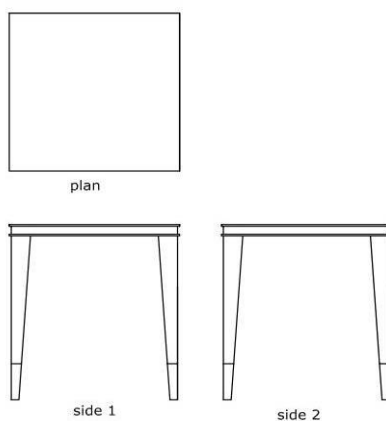

LINE DRAWING   **ALL FINISHES**