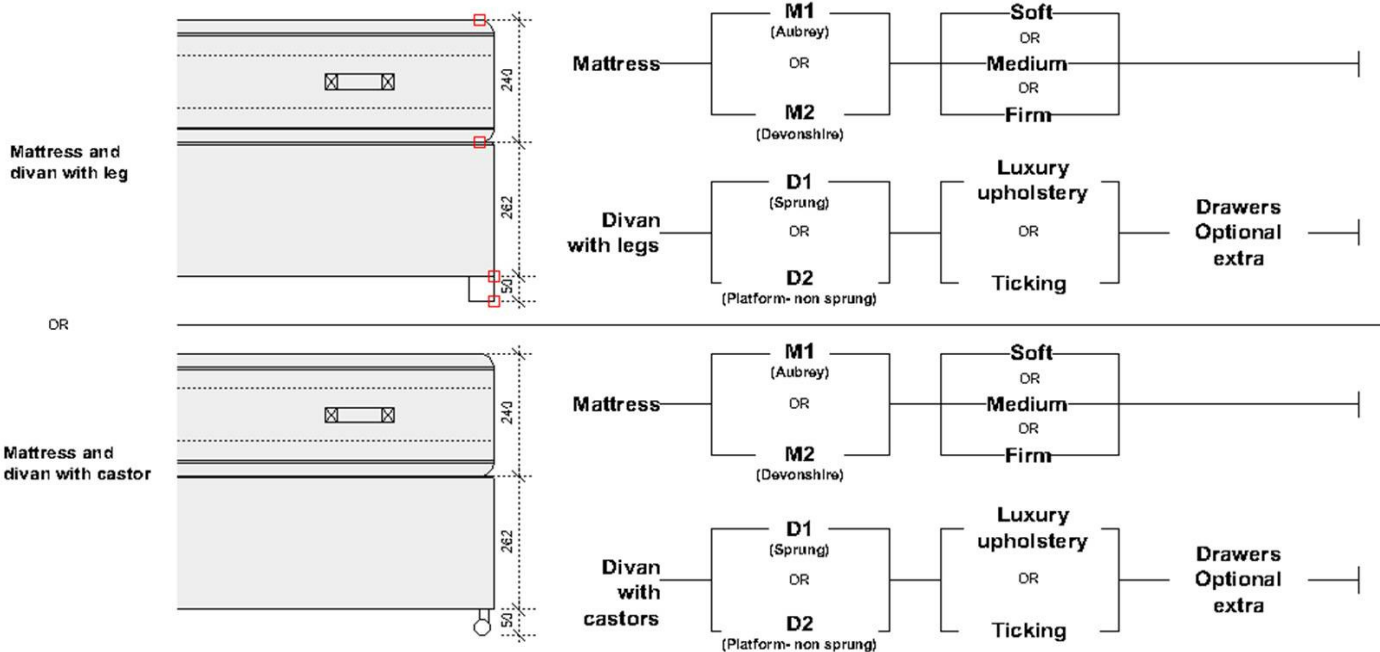

LINE DRAWINGS