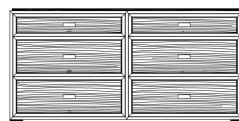

Macassar / Noir / Quatro handles

DIMENSIONS

WIDTH	DEPTH	HEIGHT
1500MM	600MM	770MM

FINISHES

CHEST OF DRAWERS

Macassar with Noir inlay
 Noir with Nickel inlay
 Sable with Nickel inlay

FINISHES

HANDLES

QUATRO

Nickel

Noir / Nickel / Quatro handles

GENERAL INFORMATION

The STRAND Chest of Drawers can be customised.
 Please contact us with your requirements.

Other handles are available, please see the
 HANDLES pages on our website.

LINE DRAWING

Sable / Nickel / Quatro handles

Macassar / Noir

Noir / Nickel and Sable / Nickel

PRODUCTS	FINISHES	RETAIL PRICE (Excluding VAT)	VAT@ 20%	RETAIL PRICE (Including VAT)
STRAND Chest of Drawers	Macassar/Noir	£ 2,709.00	£ 541.80	£ 3,250.80
	Noir/Nickel	£ 2,096.25	£ 419.25	£ 2,515.50
	Sable/Nickel	£ 2,451.00	£ 490.20	£ 2,941.20
QUATRO Handles	Nickel	included	included	included