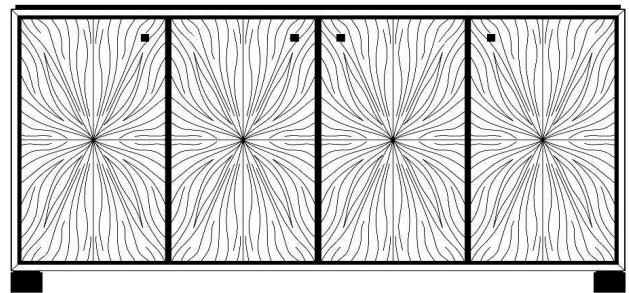

Quartered Macassar Veneer

DIMENSIONS

WIDTH	DEPTH	HEIGHT
1600MM	400MM	800MM

FINISHES

Legs
Interior
Top and Side
Doors

SIDEBOARD

Noir
Ebonised with adjustable shelves
Macassar or Noir or Sable
Quartered Macassar veneer with Noir handles
Radial Macassar veneer with Noir handles
Noir with Nickel inlay and Nickel handles
Sable with Nickel inlay and Nickel handles

Noir / Nickel

Sable / Nickel

LINE DRAWINGS

EXTERIOR

Line Drawing of Quartered Macassar Veneer

Line Drawing of Radial Macassar Veneer

Line Drawing of Noir/ Nickel and Sable / Nickel

LINE DRAWING

INTERIOR

2 interior drawers and 3 adjustable shelves

PRODUCTS	FINISHES	RETAIL PRICE (Excluding VAT)	VAT@20%	RETAIL PRICE (Including VAT)
YARDLEY SIDEBOARD	Quartered Macassar with Noir details	£ 3,923.75	£ 784.75	£ 4,708.50
with 2 interior drawers	ADD	£ 456.88	£ 91.38	£ 548.26
	Radial Macassar with Noir details	£ 4,138.75	£ 827.75	£ 4,966.50
with 2 interior drawers	ADD	£ 456.88	£ 91.38	£ 548.26
	Noir with Nickel inlay	£ 2,418.75	£ 483.75	£ 2,902.50
with 2 interior drawers	ADD	£ 456.88	£ 91.38	£ 548.26
	Sable with Nickel inlay	£ 2,848.75	£ 569.75	£ 3,418.50
with 2 interior drawers	ADD	£ 456.88	£ 91.38	£ 548.26
HANDLES				
Nack Standard handle for Quartered and Radial Macassar Sideboard	Noir	included	included	included
Nick Standard handle for the Noir and Sable Sideboard	Nickel	included	included	included