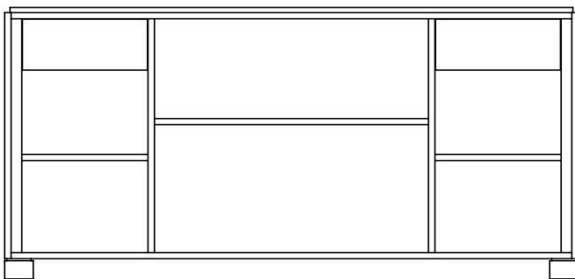

Quartered Macassar Veneer

DIMENSIONS

WIDTH	DEPTH	HEIGHT
1600MM	400MM	800MM

FINISHES

Legs
Interior
Top and Side
Doors

SIDEBOARD

Noir
Ebonised with adjustable shelves
Macassar or Noir or Sable
Quartered Macassar veneer with Noir handles
Radial Macassar veneer with Noir handles
Noir with Nickel inlay and Nickel handles
Sable with Nickel inlay and Nickel handles

Noir / Nickel

Sable / Nickel

LINE DRAWINGS

EXTERIOR

Line Drawing of Quartered Macassar Veneer

Line Drawing of Radial Macassar Veneer

Line Drawing of Noir/ Nickel and Sable / Nickel

LINE DRAWING

INTERIOR

2 interior drawers and 3 adjustable shelves

PRODUCTS	FINISHES	RETAIL PRICE (Excluding VAT)	VAT@20%	RETAIL PRICE (Including VAT)
YARDLEY SIDEBOARD	Quartered Macassar with Noir details	£ 3,923.75	£ 784.75	£ 4,708.50
with 2 interior drawers	ADD	£ 456.88	£ 91.38	£ 548.26
	Radial Macassar with Noir details	£ 4,138.75	£ 827.75	£ 4,966.50
with 2 interior drawers	ADD	£ 456.88	£ 91.38	£ 548.26
	Noir with Nickel inlay	£ 2,418.75	£ 483.75	£ 2,902.50
with 2 interior drawers	ADD	£ 456.88	£ 91.38	£ 548.26
	Sable with Nickel inlay	£ 2,848.75	£ 569.75	£ 3,418.50
with 2 interior drawers	ADD	£ 456.88	£ 91.38	£ 548.26
HANDLES				
Nack Standard handle for Quartered and Radial Macassar Sideboard	Noir	included	included	included
Nick Standard handle for the Noir and Sable Sideboard	Nickel	included	included	included