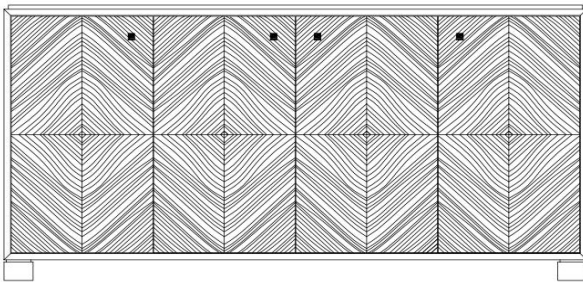

LINE DRAWINGS

EXTERIOR

Line Drawing of Quartered Macassar Veneer