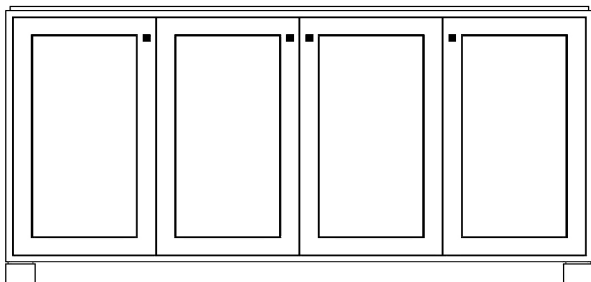

Quartered Macassar Veneer

DIMENSIONS

WIDTH	DEPTH	HEIGHT
1600MM	400MM	800MM

FINISHES

Legs
Interior
Top and Side
Doors

SIDEBOARD

Noir
Ebonised with adjustable shelves
Macassar or Noir or Sable
Quartered Macassar veneer with Noir handles
Radial Macassar veneer with Noir handles
Noir with Nickel inlay and Nickel handles
Sable with Nickel inlay and Nickel handles

Noir / Nickel

Sable / Nickel

LINE DRAWINGS

EXTERIOR

Line Drawing of Quartered Macassar Veneer

Line Drawing of Radial Macassar Veneer

Line Drawing of Noir/ Nickel and Sable / Nickel

LINE DRAWING

INTERIOR

2 interior drawers and 3 adjustable shelves

PRODUCTS	FINISHES	RETAIL PRICE (Excluding VAT)	VAT@20%	RETAIL PRICE (Including VAT)
YARDLEY SIDEBOARD	Quartered Macassar with Noir details	£ 3,923.75	£ 784.75	£ 4,708.50
with 2 interior drawers	ADD	£ 456.88	£ 91.38	£ 548.26
	Radial Macassar with Noir details	£ 4,138.75	£ 827.75	£ 4,966.50
with 2 interior drawers	ADD	£ 456.88	£ 91.38	£ 548.26
	Noir with Nickel inlay	£ 2,418.75	£ 483.75	£ 2,902.50
with 2 interior drawers	ADD	£ 456.88	£ 91.38	£ 548.26
	Sable with Nickel inlay	£ 2,848.75	£ 569.75	£ 3,418.50
with 2 interior drawers	ADD	£ 456.88	£ 91.38	£ 548.26
HANDLES				
Nack Standard handle for Quartered and Radial Macassar Sideboard	Noir	included	included	included
Nick Standard handle for the Noir and Sable Sideboard	Nickel	included	included	included