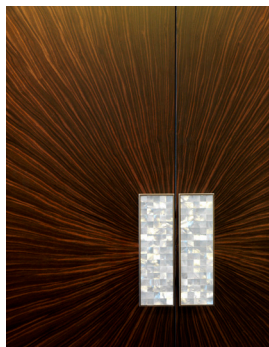

SPECIFICATIONS