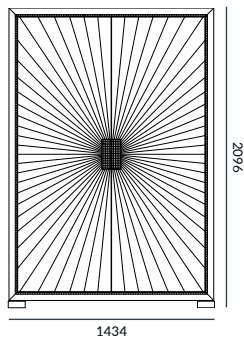

Dimensions and interior layout can be fully customised.

DIMENSIONS (mm)  
1434 W  
605 D  
2096 H

INDUSTRY  
PARTNER

## RADIAL CABINET

**DIMENSIONS** 1434 W  
(mm) 605 D  
2096 H

### HANDLES

DAZZLE in polished  
nickel with mother-of-  
pearl inlay (shown)

Our large pull handles  
DAZZLE, ROTARY &  
RIFT complement this  
piece

Most veneers and finishes from our collection are available for this piece.  
Dimensions of the piece and interior configuration can be customised.

## LINE DRAWINGS

Plan

Front elevation

Side elevation