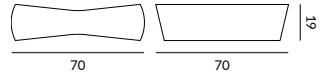

NIBBLE	METAL FINISH
	Antique brass

NACK	FINISH
	Noir
	American walnut
	Raven walnut
	Oak
	Satin/gloss lacquer

**LINE DRAWINGS**

NICK & NACK plan/elevation

BUFF & NIBBLE plan/elevation

QUATRO plan/elevation

BOW plan/elevation

Dimensions and finishes can be customised for large orders.