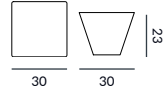

BUFF & NIBBLE plan/elevation