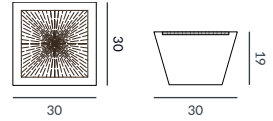

Minimum order quantities of ten per design apply to these handles.

Dimensions and inlays can be customised for large orders.

INDUSTRY
PARTNER

SPECIFICATIONS

HANDLES COLLECTION II

DIMENSIONS (mm)	Dusk, Glow & Pitch	Midnight, Twilight & Shimmer	Gleam	Allure
	30 W	70 W	19 W	146 W
	19 D	19 D	19 D	37 D
	30 H	23 H	19 H	28 H

LINE DRAWINGS

DUSK plan/elevation

PITCH plan/elevation

TWILIGHT plan/elevation

MIDNIGHT plan/elevation

SHIMMER plan/elevation

GLEAM plan/elevation

ALLURE plan/elevation