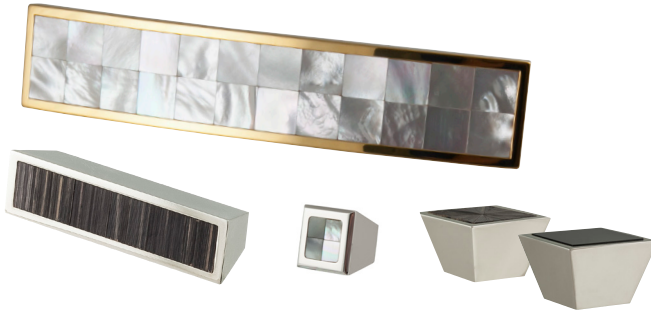

Polished nickel with
mother-of-pearl inlay
146 W x 30 D x 37 H

GLOW

Polished gold with
mother-of-pearl inlay
30 W x 19 D x 30 H

HANDLES COLLECTION II

Crafted to the highest standards, our luxurious handles complement many beautiful pieces of furniture.

They are available in following finishes: polished/satin gold, polished/antique brass and polished/satin nickel with mother-of-pearl, straw marquetry and Piano black inlays.

Our pull handles are sold with pieces from our collection and also available to purchase individually to enhance your own furniture.

Minimum order quantities of ten per design apply to these handles.

Dimensions and inlays can be customised for large orders.

INDUSTRY
PARTNER

SPECIFICATIONS

HANDLES COLLECTION II

DIMENSIONS (mm)	Dusk, Glow & Pitch	Midnight, Twilight & Shimmer	Gleam	Allure
	30 W	70 W	19 W	146 W
	19 D	19 D	19 D	37 D
	30 H	23 H	19 H	28 H