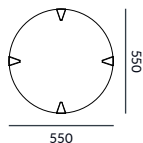

DIMENSIONS (mm)

ECTO	ENDO
450 Ø	650 Ø
600 H	450 H
MESO	
550 Ø	
550 H	

INDUSTRY
PARTNER

SPECIFICATIONS

MORPH TABLES

DIMENSIONS (mm)	ECTO	MESO	ENDO
	450 Ø	550 Ø	650 Ø
	600 H	550 H	450 H

FINISHES Top	FINISHES Legs	FINISHES DETAILING OPTIONS	FINISHES LOW-LEVEL SHELF
Raven walnut (shown) Macassar radial veneer (shown) Hand-painted finish	Veneer – matching/contrasting	Antique brass (shown) Polished/satin nickel	Raven walnut Macassar radial veneer Hand-painted finishes
		Polished brass Polished/satin gold	Veneer Liquid metal Satin/gloss lacquer

Most veneers and finishes from our collection are available for this piece. Dimensions can be customised.

LINE DRAWINGS

ECTO – plan

Ecto – elevation with shelf

Meso – plan

Meso – elevation

Endo – plan

Endo – elevation