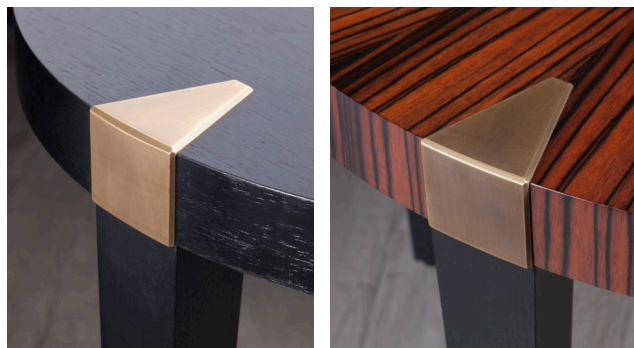

MORPH TABLES - ECTO, MESO & ENDO

The Ecto table is shown in Raven walnut with a low-level shelf and antique brass capping detail.

The Meso table is shown veneered throughout in Pewter bird's eye maple with polished nickel capping.

A radial macassar top enhances the Endo table shown with Raven walnut legs and antique brass capping.

An infinite variety of combinations and dimensions are possible using our many finishes and veneers.

DIMENSIONS (mm)

ECTO	ENDO
450 Ø	650 Ø
600 H	450 H
MESO	
550 Ø	
550 H	

INDUSTRY
PARTNER

SPECIFICATIONS

MORPH TABLES

DIMENSIONS (mm)	ECTO	MESO	ENDO
	450 Ø	550 Ø	650 Ø
	600 H	550 H	450 H

FINISHES Top	FINISHES Legs	FINISHES DETAILING OPTIONS	FINISHES LOW-LEVEL SHELF
Raven walnut (shown) Macassar radial veneer (shown) Hand-painted finish	Veneer – matching/contrasting	Antique brass (shown) Polished/satin nickel	Raven walnut Macassar radial veneer Hand-painted finishes
		Polished brass Polished/satin gold	Veneer Liquid metal Satin/gloss lacquer

Most veneers and finishes from our collection are available for this piece. Dimensions can be customised.

LINE DRAWINGS

ECTO – plan

Ecto – elevation with shelf

Meso – plan

Meso – elevation

Endo – plan

Endo – elevation