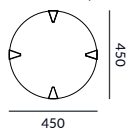

DIMENSIONS (mm)

ECTO	ENDO
450 Ø	650 Ø
600 H	450 H
MESO	
550 Ø	
550 H	

INDUSTRY
PARTNER

SPECIFICATIONS

MORPH TABLES

DIMENSIONS (mm)	ECTO	MESO	ENDO
	450 Ø	550 Ø	650 Ø
	600 H	550 H	450 H

FINISHES Top	FINISHES Legs	FINISHES DETAILING OPTIONS	FINISHES LOW-LEVEL SHELF
Raven walnut (shown) Macassar radial veneer (shown) Hand-painted finish	Veneer – matching/contrasting	Antique brass (shown) Polished/satin nickel	Raven walnut Macassar radial veneer Hand-painted finishes
		Polished brass Polished/satin gold	Veneer Liquid metal Satin/gloss lacquer

Most veneers and finishes from our collection are available for this piece. Dimensions can be customised.

LINE DRAWINGS

ECTO – plan

Ecto – elevation with shelf

Meso – plan

Meso – elevation

Endo – plan

Endo – elevation