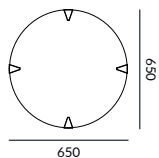

DIMENSIONS (mm)

ECTO	ENDO
450 Ø	650 Ø
600 H	450 H
MESO	
550 Ø	
550 H	

INDUSTRY
PARTNER

SPECIFICATIONS

MORPH TABLES

DIMENSIONS (mm)	ECTO	MESO	ENDO
	450 Ø	550 Ø	650 Ø
	600 H	550 H	450 H

FINISHES Top	FINISHES Legs	FINISHES DETAILING OPTIONS	FINISHES LOW-LEVEL SHELF
Raven walnut (shown) Macassar radial veneer (shown) Hand-painted finish	Veneer – matching/contrasting	Antique brass (shown) Polished/satin nickel	Raven walnut Macassar radial veneer Hand-painted finishes
		Polished brass Polished/satin gold	Veneer Liquid metal Satin/gloss lacquer

Most veneers and finishes from our collection are available for this piece. Dimensions can be customised.

LINE DRAWINGS

ECTO – plan

Ecto – elevation with shelf

Meso – plan

Meso – elevation

Endo – plan

Endo – elevation