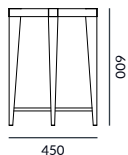

DIMENSIONS (mm)

ECTO	ENDO
450 Ø	650 Ø
600 H	450 H
MESO	
550 Ø	
550 H	

INDUSTRY
PARTNER

SPECIFICATIONS

MORPH TABLES

DIMENSIONS (mm)	ECTO	MESO	ENDO
	450 Ø	550 Ø	650 Ø
	600 H	550 H	450 H

FINISHES Top	FINISHES Legs	FINISHES DETAILING OPTIONS	FINISHES LOW-LEVEL SHELF
Raven walnut (shown) Macassar radial veneer (shown) Hand-painted finish	Veneer – matching/contrasting	Antique brass (shown) Polished/satin nickel	Raven walnut Macassar radial veneer Hand-painted finishes
		Polished brass Polished/satin gold	Veneer Liquid metal Satin/gloss lacquer

Most veneers and finishes from our collection are available for this piece. Dimensions can be customised.

LINE DRAWINGS

ECTO – plan

Ecto – elevation with shelf

Meso – plan

Meso – elevation

Endo – plan

Endo – elevation