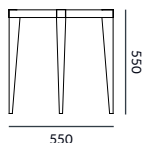

DIMENSIONS (mm)

ECTO	ENDO
450 Ø	650 Ø
600 H	450 H
MESO	
550 Ø	
550 H	

INDUSTRY
PARTNER

SPECIFICATIONS

MORPH TABLES

DIMENSIONS (mm)	ECTO	MESO	ENDO
	450 Ø	550 Ø	650 Ø
	600 H	550 H	450 H

FINISHES Top	FINISHES Legs	FINISHES DETAILING OPTIONS	FINISHES LOW-LEVEL SHELF
Raven walnut (shown) Macassar radial veneer (shown) Hand-painted finish	Veneer – matching/contrasting	Antique brass (shown) Polished/satin nickel	Raven walnut Macassar radial veneer Hand-painted finishes
		Polished brass Polished/satin gold	Veneer Liquid metal Satin/gloss lacquer

Most veneers and finishes from our collection are available for this piece. Dimensions can be customised.

LINE DRAWINGS

ECTO – plan

Ecto – elevation with shelf

Meso – plan

Meso – elevation

Endo – plan

Endo – elevation