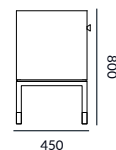

DIMENSIONS (mm)
1200 W
450 D
800 H

INDUSTRY
PARTNER

SPECIFICATIONS

ALPHA SIDEBOARD

DIMENSIONS (mm)	1200 W 450 D 800 H
---------------------------	--------------------------

FINISHES Carcase	American walnut (shown) Veneer	Satin/gloss lacquer
----------------------------	--------------------------------------	---------------------

HANDLES	BUFF Polished nickel (shown)	Most pull handles from our collection suit this piece
----------------	------------------------------------	---

LINE DRAWINGS

Plan

Front elevation

Side elevation

Most veneers and finishes from our collection are available for this piece.
Dimensions can be customised.