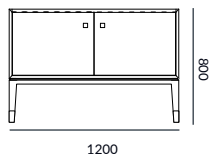

Front elevation