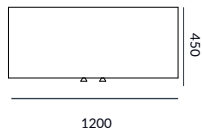

LINE DRAWINGS

Plan