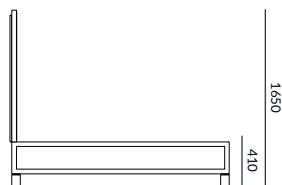

DIMENSIONS (mm)

Super King

1926 W

2144 D

1650 H

410 H base

INDUSTRY
PARTNER

SPECIFICATIONS

Most veneers and finishes from our collection are available for this piece.
Divans and mattresses are sold separately.
Dimensions can be customised.

LINE DRAWINGS

Plan

1926

Front elevation

1926

Side elevation