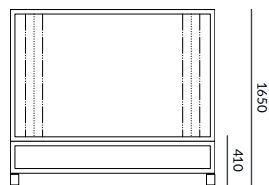

DIMENSIONS (mm)

Super King

1926 W

2144 D

1650 H

410 H base

INDUSTRY
PARTNER

SPECIFICATIONS

Most veneers and finishes from our collection are available for this piece.
Divans and mattresses are sold separately.
Dimensions can be customised.

LINE DRAWINGS

Plan

1926

Front elevation

1926

Side elevation