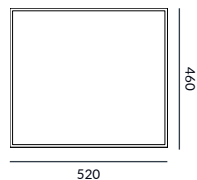

DIMENSIONS (mm)
520 W
460 D
600 H

INDUSTRY
PARTNER

SPECIFICATIONS

ANGLE BEDSIDE CABINET

DIMENSIONS 520 W
(mm) 460 D
600 H

FINISHES

Carcase

Raven walnut
(shown)

LINE DRAWINGS

Plan

Front elevation

Side elevation