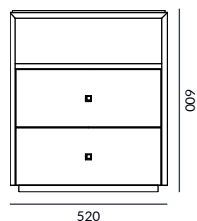

DIMENSIONS (mm)
520 W
460 D
600 H

INDUSTRY
PARTNER

SPECIFICATIONS

ANGLE BEDSIDE CABINET

DIMENSIONS 520 W
(mm) 460 D
600 H

FINISHES

Carcase

Raven walnut
(shown)

Most pull handles from
our collection suit this
piece

Most veneers and finishes from our collection are available for this piece.
Dimensions of the piece and number/layout of drawers can be
customised.

LINE DRAWINGS

Plan

Front elevation

Side elevation