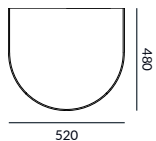

600 Ø

600 H

INDUSTRY
PARTNER

SPECIFICATIONS

ARC BEDSIDE CABINET

DIMENSIONS

(mm)

Half-moon design

HANDLES

NICK in polished nickel
(shown - on left)

ALLURE in polished nickel
& mother-of-pearl inlay
(shown - on right)

Most pull handles from
our collection suit this
piece

Most veneers and finishes from our collection are available for this piece. Dimensions of the piece and number/layout of drawers can be customised.

LINE DRAWINGS

Half-moon - plan

Half-moon - front elevation

Half-moon - side elevation

Drum - plan

Drum - front elevation

Drum - side elevation