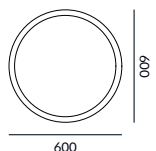

600 Ø

600 H

INDUSTRY
PARTNER

SPECIFICATIONS

ARC BEDSIDE CABINET

DIMENSIONS

(mm)

Half-moon design

520 W

480 D

600 H

Drum design

600 Ø

600 H

FINISHES

Carcase

LINE DRAWINGS

Half-moon - plan

Half-moon - front elevation

Half-moon - side elevation

Drum - plan

Drum - front elevation

Drum - side elevation