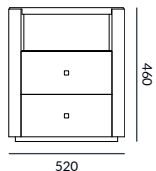

600 Ø

600 H

INDUSTRY
PARTNER

SPECIFICATIONS

ARC BEDSIDE CABINET

DIMENSIONS

(mm)

Half-moon design

520 W

480 D

600 H

Drum design

600 Ø

600 H

FINISHES

Carcase

HANDLES

NICK in polished nickel
(shown - on left)

ALLURE in polished nickel
& mother-of-pearl inlay
(shown - on right)

Most pull handles from
our collection suit this
piece

Most veneers and finishes from our collection are available for this piece. Dimensions of the piece and number/layout of drawers can be customised.

LINE DRAWINGS

Half-moon - plan

Half-moon - front elevation

Half-moon - side elevation

Drum - plan

Drum - front elevation

Drum - side elevation