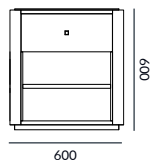

Dimensions and number/layout of drawers can be customised.

Arc cabinets are sold in pairs.

DIMENSIONS (mm)

HALF- MOON

520 W

480 D

600 H

DRUM

600 Ø

600 H

INDUSTRY
PARTNER

SPECIFICATIONS

ARC BEDSIDE CABINET

DIMENSIONS

(mm)

Half-moon design

520 W

480 D

600 H

Drum design

600 Ø

600 H

FINISHES

Carcase

LINE DRAWINGS

Half-moon - plan

Half-moon - front elevation

Half-moon - side elevation

Drum - plan

Drum - front elevation

Drum - side elevation