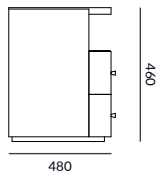

Dimensions and number/layout of drawers can be customised.

Arc cabinets are sold in pairs.

DIMENSIONS (mm)

HALF- MOON

520 W

480 D

600 H

DRUM

600 Ø

600 H

INDUSTRY
PARTNER

SPECIFICATIONS

ARC BEDSIDE CABINET

DIMENSIONS

(mm)

Half-moon design

520 W

480 D

600 H

Drum design

600 Ø

600 H

FINISHES

Carcase

LINE DRAWINGS

Half-moon - plan

Half-moon - front elevation

Half-moon - side elevation

Drum - plan

Drum - front elevation

Drum - side elevation