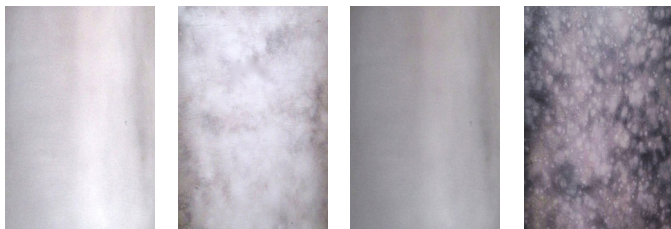

SPECIFICATIONS

ARTEMIS MIRROR

DIMENSIONS

(mm)	800 W	Reducing to 700 W
	30 D	30 D
	1300 H	1200 H

FINISHES

Frame	Veil (shown)	Nebula (shown)
	Fog (shown)	Plain mirror
	Vapour (shown)	

FINISHES

Mirror plate	Veil (shown)	Nebula (shown)
	Fog (shown)	Plain mirror
	Vapour (shown)	

DETAILING OPTIONS

Inlay	Antiqued/polished brass	Piano black
	Polished/satin nickel	
	Noir	

DETAILING OPTIONS

Edging	Polished nickel (shown)	Noir
	Satin nickel	Piano black
	Polished/antiqued brass	

LINE DRAWINGS

Plan