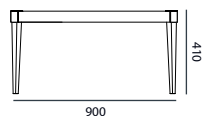

DIMENSIONS (mm)
900 W
900 D
410 H

INDUSTRY
PARTNER

SPECIFICATIONS

CALLISTO II COFFE TABLE

DIMENSIONS	900 W
(mm)	900 D
	410 H

FINISHES	Bolivar Cocoa (shown)
	Veneer
	Satin/gloss lacquer

CAPPING	Satin nickel (shown)
	Polished nickel
	Polished/antique/dark antique brass

LINE DRAWINGS

Plan

Elevation - with shelf

Elevation - without shelf

Most veneers and finishes from our collection are available for this piece.
Available with or without a low-level shelf. Dimensions can be customised.