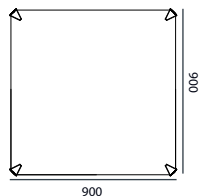

DIMENSIONS (mm)
900 W
900 D
410 H

INDUSTRY
PARTNER

SPECIFICATIONS

CALLISTO II COFFE TABLE

DIMENSIONS	900 W
(mm)	900 D
	410 H

FINISHES	Bolivar Cocoa (shown)
	Veneer
	Satin/gloss lacquer

CAPPING	Satin nickel (shown)
	Polished nickel
	Polished/antique/dark antique brass

LINE DRAWINGS

Plan

Elevation - with shelf

Elevation - without shelf

Most veneers and finishes from our collection are available for this piece.
Available with or without a low-level shelf. Dimensions can be customised.