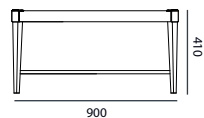

DIMENSIONS (mm)
900 W
900 D
410 H

INDUSTRY
PARTNER

SPECIFICATIONS

CALLISTO II COFFE TABLE

DIMENSIONS	900 W
(mm)	900 D
	410 H

FINISHES	Bolivar Cocoa (shown)
	Veneer
	Satin/gloss lacquer

CAPPING	Satin nickel (shown)
	Polished nickel
	Polished/antique/dark antique brass

LINE DRAWINGS

Plan

Elevation - with shelf

Elevation - without shelf

Most veneers and finishes from our collection are available for this piece.
Available with or without a low-level shelf. Dimensions can be customised.