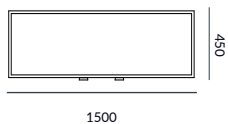

DIMENSIONS (mm)
1500 W
450 D
800 H

INDUSTRY
PARTNER

SPECIFICATIONS

DELTA SIDEBOARD

DIMENSIONS (mm)	1500 W 450 D 800 H
---------------------------	--------------------------

FINISHES Carcase	Bolivar Cocoa (shown) Veneer Satin/gloss lacquer
----------------------------	--

LINE DRAWINGS

Plan

Front elevation

Side elevation