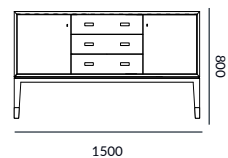

DIMENSIONS (mm)
1500 W
450 D
800 H

INDUSTRY
PARTNER

SPECIFICATIONS

DELTA SIDEBOARD

DIMENSIONS (mm)	1500 W 450 D 800 H
---------------------------	--------------------------

FINISHES Carcase	Bolivar Cocoa (shown) Veneer Satin/gloss lacquer
----------------------------	--

LINE DRAWINGS

Plan

Front elevation

Side elevation