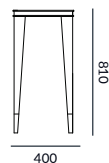

#### DETAILING OPTIONS

With or without

leg capping & trim

Polished nickel (shown)

Satin nickel

Polished/antique brass

Most veneers and finishes from our collection are available for this piece.  
Dimensions can be customised.

### LINE DRAWINGS

Small console without shelf-plan

Front elevation

Side elevation

Large console with shelf - plan

Front elevation

Side elevation