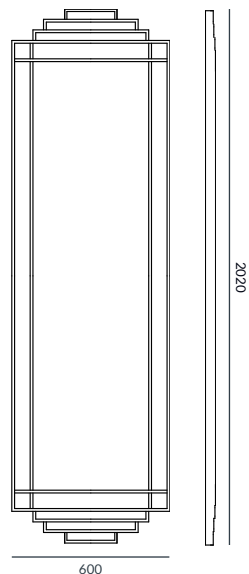

The mirrors are also made in Noir or Piano black inlaid with shimmering segments of mother-of-pearl, with polished/satin nickel inlay or polished/antique brass.

Dimensions can be customised.

DIMENSIONS (mm)

Petit Lombard
600 W
30 D
1300 H

Grand Lombard
600 W
30 D
2020 H

INDUSTRY
PARTNER

SPECIFICATIONS

LOMBARD MIRROR

DIMENSIONS (mm)

Petit Lombard
600 W
30 D
1300 H

Grand Lombard
600 W
30 D
2020 H

LINE DRAWINGS

Elevations (Petit)

Plan

Elevations (Grand)

Dimensions, frame finish and inlay can be customised.