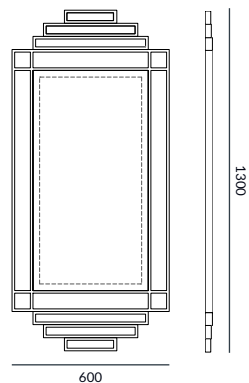

The mirrors are also made in Noir or Piano black inlaid with shimmering segments of mother-of-pearl, with polished/satin nickel inlay or polished/antique brass.

Dimensions can be customised.

DIMENSIONS (mm)

Petit Lombard
600 W
30 D
1300 H

Grand Lombard
600 W
30 D
2020 H

INDUSTRY
PARTNER

SPECIFICATIONS

LOMBARD MIRROR

DIMENSIONS (mm)

Petit Lombard
600 W
30 D
1300 H

Grand Lombard
600 W
30 D
2020 H

LINE DRAWINGS

Elevations (Petit)

Plan

Elevations (Grand)

Dimensions, frame finish and inlay can be customised.