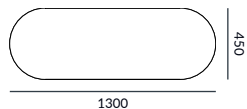

LINE DRAWINGS

Plan