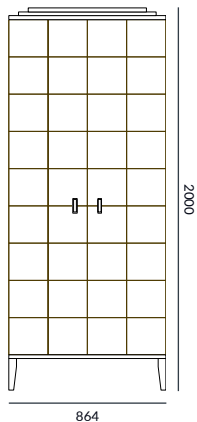

DIMENSIONS (mm)
864 W
500 D
2000 H

INDUSTRY
PARTNER

SPECIFICATIONS

OBERON CABINET

DIMENSIONS
(mm) 864 W
500 D
2000 H

FINISHES
Carcase & doors

Antique crazed gold	Veneer
(shown - carcase & doors)	Liquid metal
Raven walnut	Satin/gloss lacquer
(shown - top & base)	

FINISHES
Interior

Raven walnut	Veneer
(shown - carcase interior)	Noir
Figured walnut	
(shown - shelves)	

**DETAILING
OPTIONS**
With or without

Incised squares
Inlay (metal or Noir)

HANDLES

BUFF antique brass	Most pull handles from
(shown)	our collection suit this
	piece

Most veneers and finishes from our collection are available for this piece.
Dimensions of the piece and interior configuration can be customised.

LINE DRAWINGS

Plan

Front elevation

Side elevation