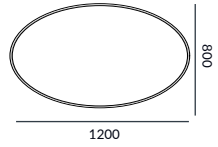

### DIMENSIONS (mm)

1200 W

800 D

450 H

INDUSTRY  
PARTNER

## LINE DRAWINGS

Plan - with inset top

Elevation

## SOLAR COFFEE TABLE

<b>DIMENSIONS</b>	1200 W
(mm)	800 D
	450 H

<b>FINISHES</b>	Raven walnut (shown)
Table	Veneer
	Satin/gloss lacquer

<b>INSET TOP OPTIONS</b>	Montagna marble (shown)	Matching/contrasting veneer
	Antiqued/clear mirror	Satin/gloss lacquer
	Liquid metal	