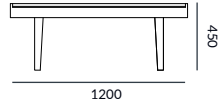

### DIMENSIONS (mm)

1200 W

800 D

450 H

INDUSTRY  
PARTNER

## LINE DRAWINGS

Plan - with inset top

Elevation

## SOLAR COFFEE TABLE

<b>DIMENSIONS</b>	1200 W
(mm)	800 D
	450 H

<b>FINISHES</b>	Raven walnut (shown)
Table	Veneer
	Satin/gloss lacquer

<b>INSET TOP OPTIONS</b>	Montagna marble (shown)	Matching/contrasting veneer
	Antiqued/clear mirror	Satin/gloss lacquer
	Liquid metal	