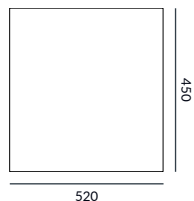

LINE DRAWINGS

Plan