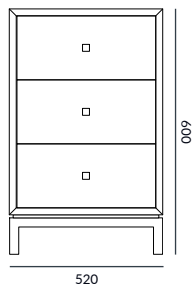

The Wilson cabinet perfectly complements our Woodrow chest of drawers.

Dimensions can be customised. Wilson cabinets are sold in pairs.

DIMENSIONS (mm)

520 W

450 D

600 H

INDUSTRY
PARTNER

SPECIFICATIONS

WILSON BEDSIDE CABINET

DIMENSIONS 520 W
(mm) 450 D
600 H

FINISHES Raven walnut (shown) Satin/gloss lacquer
Carcase Veneer
Liquid metal

FINISHES Faux leather (shown) Satin/gloss lacquer
Drawer fronts Veneer - Leather
matching/contrasting Liquid metal

Most veneers and finishes from our collection are available for this piece.
Dimensions of the piece and number/layout of drawers can be
customised.

LINE DRAWINGS

Plan

Front elevation

Side elevation