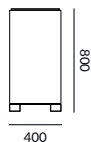

Dimensions of the Yardley can be customised.

DIMENSIONS (mm)
1600 W
400 D
800 H

INDUSTRY
PARTNER

SPECIFICATIONS

YARDLEY SIDEBOARD

DIMENSIONS (mm)

Four door	Six door (shown)
1600 W	2200 W
400 D	400 D
800 H	800 H

LINE DRAWINGS

Plan - four door

Front elevation - four door

Side elevation - four door

Plan - six door

Front elevation - six door

Side elevation - six door