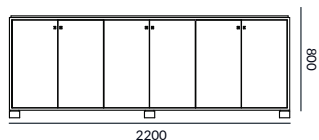

Dimensions of the Yardley can be customised.

DIMENSIONS (mm)
1600 W
400 D
800 H

INDUSTRY
PARTNER

SPECIFICATIONS

YARDLEY SIDEBOARD

DIMENSIONS (mm)

Four door	Six door (shown)
1600 W	2200 W
400 D	400 D
800 H	800 H

LINE DRAWINGS

Plan - four door

Front elevation - four door

Side elevation - four door

Plan - six door

Front elevation - six door

Side elevation - six door